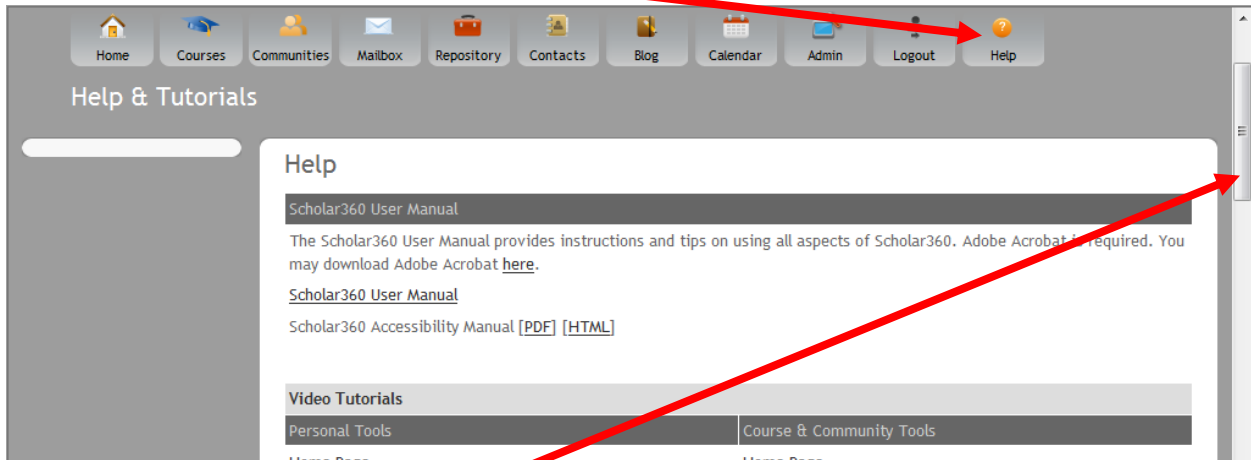

How to Access the Edvance360 Quizzes/Tests

1. Login to Edvance360, www.scholar360.com/alis

(NOTE: Prior to viewing the video tutorial turn on your computer speakers.)

1. Select the Help Tab

2. Scroll down using the scroll bar on the right-hand side of the screen until you see the Video Tutorials section.

3. Select Test